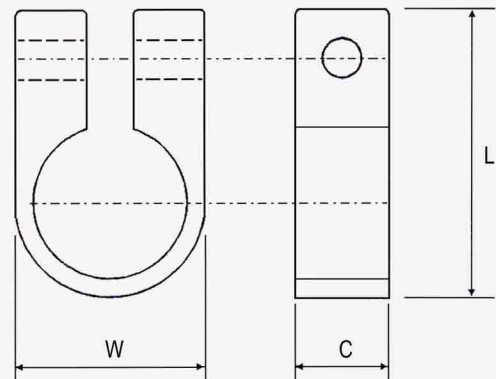

| Standard Part No. | Cable Diameters mm |      | Dimensions mm |      |      | Clearance Bolt Holes | Pack Quantity |
|-------------------|--------------------|------|---------------|------|------|----------------------|---------------|
|                   | Min                | Max  | W             | C    | L    |                      |               |
| C3-100            | 5.0                | 7.6  | 12.5          | 15.0 | 26.5 | 6                    | 100           |
| C4-100            | 7.7                | 10.0 | 15.0          | 15.0 | 27.0 | 6                    | 100           |
| C5-100            | 10.1               | 12.7 | 18.0          | 14.2 | 27.7 | 6                    | 100           |
| C6-100            | 12.6               | 15.2 | 20.0          | 15.0 | 31.0 | 6                    | 100           |
| C7-100            | 15.1               | 17.8 | 23.0          | 15.0 | 33.7 | 6                    | 100           |
| C8-100            | 17.7               | 20.3 | 25.0          | 16.0 | 38.0 | 6                    | 100           |
| C9-100            | 20.2               | 22.8 | 28.5          | 16.0 | 41.0 | 6                    | 100           |
| C10-100           | 22.7               | 25.4 | 30.0          | 16.0 | 44.0 | 6                    | 100           |
| C11-50            | 25.3               | 27.7 | 34.2          | 20.0 | 49.5 | 10                   | 50            |
| C12-50            | 27.6               | 30.5 | 36.0          | 20.0 | 52.0 | 10                   | 50            |
| C14-50            | 30.4               | 35.5 | 42.0          | 21.5 | 59.0 | 10                   | 50            |
| C16-50            | 35.4               | 40.6 | 47.0          | 21.5 | 64.0 | 10                   | 50            |
| C18-50            | 40.5               | 45.7 | 51.0          | 21.5 | 68.5 | 10                   | 50            |
| C20-50            | 45.6               | 50.8 | 56.5          | 21.5 | 73.0 | 10                   | 50            |