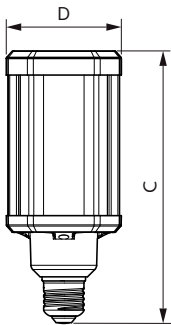

Approval and Application

Energy Efficiency Label (EEL)	A++
Energy Consumption kWh/1000 h	21 kWh

Product Data

Full product code	871869963816000
Order product name	TrueForce LED HPL ND 30-21W E27 840
EAN/UPC - Product	8718699638160
Order code	929002006202
Numerator - Quantity Per Pack	1
Numerator - Packs per outer box	6
Material Nr. (12NC)	929002006202
Net Weight (Piece)	0.370 kg

Dimensional drawing

Tforce LED HPL ND 3klm E27 840 CL IP65

Product	D	C
TrueForce LED HPL ND 30-21W E27 840	75 mm	178 mm

Photometric data

LEDTrueForce E27 360

LEDTrueForce E27 21W 4000K

TrueForce LED Public (Urban/Road – HPL/SON)