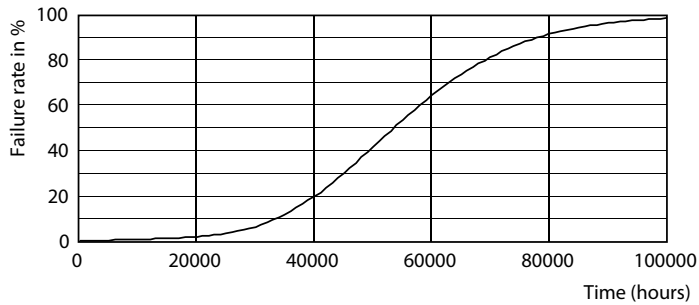

TrueForce LED Public (Urban/Road – HPL/SON)

Photometric data

© 2019 Philips Lighting B.V. Page 11

LEDTrueForce E27 21W 4000K

Lifetime

LEDTrueForce Others 360