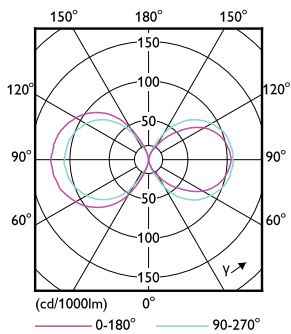

Product data

General Information		Color Consistency	
Cap-Base	E27 [E27]	Color Consistency	<6
EU RoHS compliant	Yes	Color Rendering Index (Nom)	80
Nominal Lifetime (Nom)	50000 h	LLMF At End Of Nominal Lifetime (Nom)	70 %
Switching Cycle	50000X	Operating and Electrical	
Technical Type	21-80W	Input Frequency	50 to 60 Hz
Light Technical		Power (Nom)	21 W
Color Code	840 [CCT of 4000K]	Lamp Current (Nom)	95 mA
Beam Angle (Nom)	360 °	Wattage Equivalent	80 W
Luminous Flux (Nom)	3000 lm	Starting Time (Nom)	0.45 s
Luminous Flux (Rated) (Nom)	3000 lm	Warm Up Time to 60% Light (Nom)	0.45 s
Color Designation	Cool White (CW)	Power Factor (Nom)	0.95
Correlated Color Temperature (Nom)	4000 K	Voltage (Nom)	220-240 V
Luminous Efficacy (rated) (Nom)	142.00 lm/W		

Approval and Application

Energy Efficiency Label (EEL)	A++
Energy Consumption kWh/1000 h	21 kWh

Product Data

Full product code	871869963816000
Order product name	TrueForce LED HPL ND 30-21W E27 840
EAN/UPC - Product	8718699638160
Order code	929002006202
Numerator - Quantity Per Pack	1
Numerator - Packs per outer box	6
Material Nr. (12NC)	929002006202
Net Weight (Piece)	0.370 kg

Dimensional drawing

Tforce LED HPL ND 3klm E27 840 CL IP65

Product	D	C
TrueForce LED HPL ND 30-21W E27 840	75 mm	178 mm

Photometric data

LEDTrueForce E27 360

LEDTrueForce E27 21W 4000K

TrueForce LED Public (Urban/Road – HPL/SON)