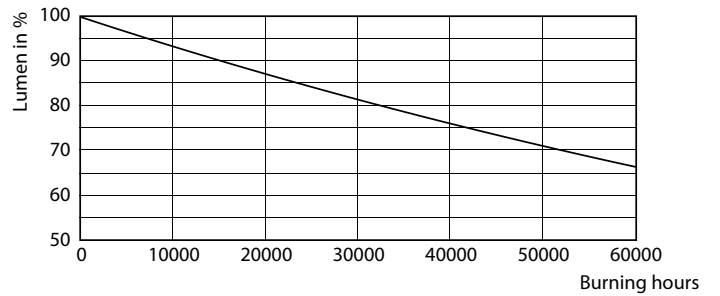

Product data

General Information		Color Consistency	
Cap-Base	E27 [E27]	Color Consistency	<6
EU RoHS compliant	Yes	Color Rendering Index (Nom)	80
Nominal Lifetime (Nom)	50000 h	LLMF At End Of Nominal Lifetime (Nom)	70 %
Switching Cycle	50000X	Operating and Electrical	
Technical Type	21-80W	Input Frequency	50 to 60 Hz
Light Technical		Power (Nom)	21 W
Color Code	840 [CCT of 4000K]	Lamp Current (Nom)	95 mA
Beam Angle (Nom)	360 °	Wattage Equivalent	80 W
Luminous Flux (Nom)	3000 lm	Starting Time (Nom)	0.45 s
Luminous Flux (Rated) (Nom)	3000 lm	Warm Up Time to 60% Light (Nom)	0.45 s
Color Designation	Cool White (CW)	Power Factor (Nom)	0.95
Correlated Color Temperature (Nom)	4000 K	Voltage (Nom)	220-240 V
Luminous Efficacy (rated) (Nom)	142.00 lm/W		

Approval and Application

Energy Efficiency Label (EEL)	A++
Energy Consumption kWh/1000 h	21 kWh

Product Data

Full product code	871869963816000
Order product name	TrueForce LED HPL ND 30-21W E27 840
EAN/UPC - Product	8718699638160
Order code	929002006202
Numerator - Quantity Per Pack	1
Numerator - Packs per outer box	6
Material Nr. (12NC)	929002006202
Net Weight (Piece)	0.370 kg

Photometric data

© 2019 Philips Lighting B.V. Page 11

LEDTrueForce E27 21W 4000K

Lifetime

LEDTrueForce Others 360

LEDTrueForce Others 360