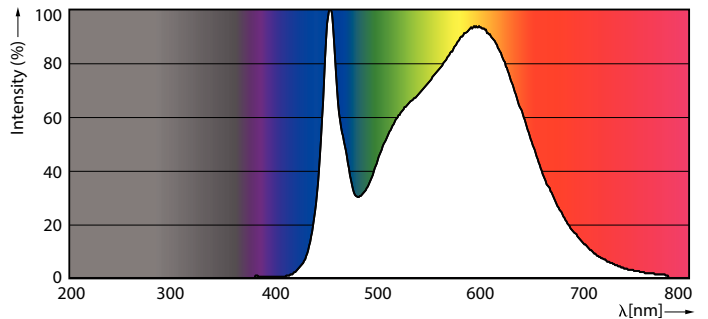

Product data

General Information		Color Consistency	
Cap-Base	E27 [E27]	Color Consistency	<6
EU RoHS compliant	Yes	Color Rendering Index (Nom)	80
Nominal Lifetime (Nom)	50000 h	LLMF At End Of Nominal Lifetime (Nom)	70 %
Switching Cycle	50000X	Operating and Electrical	
Technical Type	21-80W	Input Frequency	50 to 60 Hz
Light Technical		Power (Nom)	21 W
Color Code	840 [CCT of 4000K]	Lamp Current (Nom)	95 mA
Beam Angle (Nom)	360 °	Wattage Equivalent	80 W
Luminous Flux (Nom)	3000 lm	Starting Time (Nom)	0.45 s
Luminous Flux (Rated) (Nom)	3000 lm	Warm Up Time to 60% Light (Nom)	0.45 s
Color Designation	Cool White (CW)	Power Factor (Nom)	0.95
Correlated Color Temperature (Nom)	4000 K	Voltage (Nom)	220-240 V
Luminous Efficacy (rated) (Nom)	142.00 lm/W		

Approval and Application

Energy Efficiency Label (EEL)	A++
Energy Consumption kWh/1000 h	21 kWh

Product Data

Full product code	871869963816000
Order product name	TrueForce LED HPL ND 30-21W E27 840
EAN/UPC - Product	8718699638160
Order code	929002006202
Numerator - Quantity Per Pack	1
Numerator - Packs per outer box	6
Material Nr. (12NC)	929002006202
Net Weight (Piece)	0.370 kg

Dimensional drawing

Tforce LED HPL ND 3klm E27 840 CL IP65

Product	D	C
TrueForce LED HPL ND 30-21W E27 840	75 mm	178 mm

Photometric data

LEDTrueForce E27 360

LEDTrueForce E27 21W 4000K

TrueForce LED Public (Urban/Road – HPL/SON)