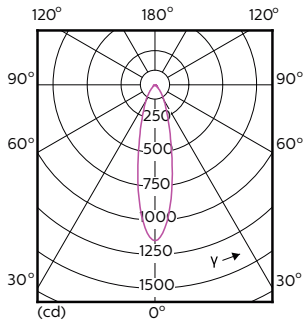

MASTER LEDspot ExpertColor MV

Photometric data

MASTER LEDspot ExpertColor MV 50W GU10 930 25D