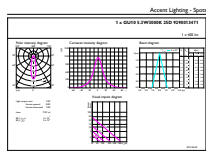

Photometric data

MASTER LEDspot ExpertColor MV 50W GU10 930 25D