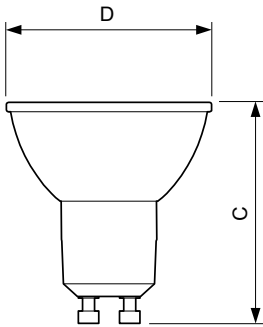

Product data

General Information	
Cap-Base	GU10 [GU10]
RoHS mark	RoHS mark
Nominal Lifetime (Nom)	40000 h
Switching Cycle	50000X
Technical Type	5.5-50W
Light Technical	
Color Code	930 [CCT of 3000K]
Beam Angle (Nom)	25 °
Luminous Flux (Nom)	375 lm
Luminous Flux (Rated) (Nom)	375 lm
Luminous Intensity (Nom)	1000 cd
Color Designation	White (WH)
Rated Beam Angle	25 °
Correlated Color Temperature (Nom)	3000 K

Dimensional drawing

GU10 230V5.5W-50W350lm25D 3000K GU10 Dim

Product	D	C
MASTER LED ExpertColor LED ExpertColor 5.5-50W GU10 930 25D	50 mm	54 mm

Photometric data

MASTER LEDspot ExpertColor MV 50W GU10 930 25D