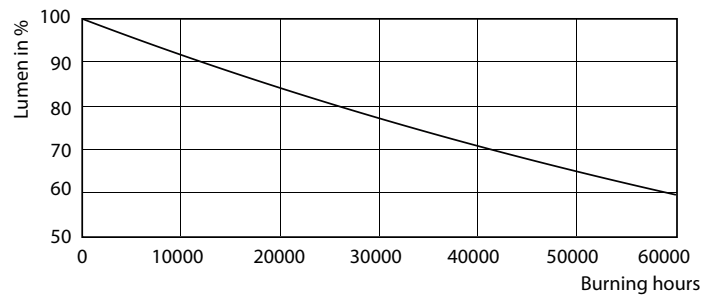

Product data

General Information	
Cap-Base	GU10 [GU10]
RoHS mark	RoHS mark
Nominal Lifetime (Nom)	40000 h
Switching Cycle	50000X
Technical Type	5.5-50W
Light Technical	
Color Code	930 [CCT of 3000K]
Beam Angle (Nom)	25 °
Luminous Flux (Nom)	375 lm
Luminous Flux (Rated) (Nom)	375 lm
Luminous Intensity (Nom)	1000 cd
Color Designation	White (WH)
Rated Beam Angle	25 °
Correlated Color Temperature (Nom)	3000 K

Luminous Efficacy (rated) (Nom)	68.00 lm/W
Color Consistency	<3
Color Rendering Index (Nom)	97
LLMF At End Of Nominal Lifetime (Nom)	70 %
Luminous Flux in 90° Cone (Rated)	375 lm
Operating and Electrical	
Input Frequency	50 to 60 Hz
Power (Rated) (Nom)	5.5 W
Lamp Current (Nom)	30 mA
Starting Time (Nom)	0.5 s
Warm Up Time to 60% Light (Nom)	0.5 s
Power Factor (Nom)	0.8
Voltage (Nom)	220-240 V

MASTER LEDspot ExpertColor MV 50W GU10 930 25D

MASTER LEDspot ExpertColor MV

Photometric data

MASTER LEDspot ExpertColor MV 50W GU10 930 25D

Lifetime

MASTER LEDspot ExpertColor MV 35W GU10 25D

MASTER LEDspot ExpertColor MV 35W GU10 25D