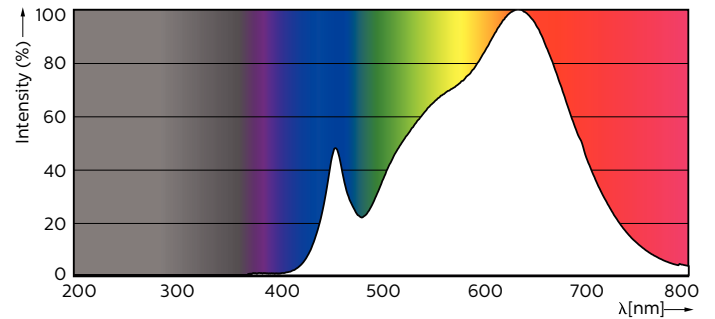

Product data

General Information	
Cap-Base	GU10 [GU10]
RoHS mark	RoHS mark
Nominal Lifetime (Nom)	40000 h
Switching Cycle	50000X
Technical Type	5.5-50W
Light Technical	
Color Code	930 [CCT of 3000K]
Beam Angle (Nom)	25 °
Luminous Flux (Nom)	375 lm
Luminous Flux (Rated) (Nom)	375 lm
Luminous Intensity (Nom)	1000 cd
Color Designation	White (WH)
Rated Beam Angle	25 °
Correlated Color Temperature (Nom)	3000 K

Luminous Efficacy (rated) (Nom)	68.00 lm/W
Color Consistency	<3
Color Rendering Index (Nom)	97
LLMF At End Of Nominal Lifetime (Nom)	70 %
Luminous Flux in 90° Cone (Rated)	375 lm
Operating and Electrical	
Input Frequency	50 to 60 Hz
Power (Rated) (Nom)	5.5 W
Lamp Current (Nom)	30 mA
Starting Time (Nom)	0.5 s
Warm Up Time to 60% Light (Nom)	0.5 s
Power Factor (Nom)	0.8
Voltage (Nom)	220-240 V

Dimensional drawing

GU10 230V5.5W-50W350lm25D 3000K GU10 Dim

Product	D	C
MASTER LED ExpertColor LED ExpertColor 5.5-50W GU10 930 25D	50 mm	54 mm

Photometric data

MASTER LEDspot ExpertColor MV 50W GU10 930 25D

MASTER LEDspot ExpertColor MV 50W GU10 930 25D

MASTER LEDspot ExpertColor MV

Photometric data

MASTER LEDspot ExpertColor MV 50W GU10 930 25D

Lifetime

MASTER LEDspot ExpertColor MV 35W GU10 25D

MASTER LEDspot ExpertColor MV 35W GU10 25D