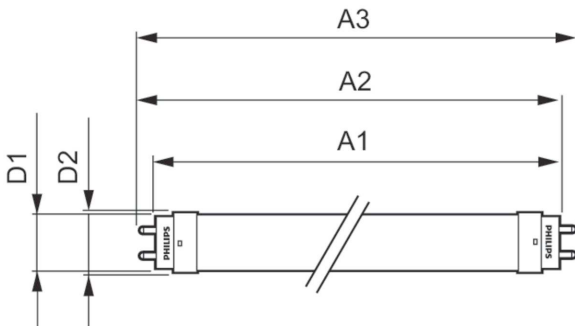

CorePro LEDtube EM/Mains T8

Controls and Dimming

Dimmable	No

Mechanical and Housing

Bulb Material	Glass
Product Length	1500 mm
Bulb Shape	Tube, double-ended

Approval and Application

Energy Saving Product	Yes
Approval Marks	CE marking RoHS compliance KEMA Keur certificate
Energy Consumption kWh/1000 h	20 kWh

Product Data

Full product code	871869671091300
Order product name	CorePro LEDtube 1500mm 20W 840
EAN/UPC - Product	8718696710913
Order code	929001337902
Numerator - Quantity Per Pack	1
Numerator - Packs per outer box	10
Material Nr. (12NC)	929001337902
Net Weight (Piece)	0.220 kg

Dimensional drawing

TLED 5ft 220-240V 20-57W 2200lm 4000K

Product	D1	D2	A1	A2	A3
CorePro LEDtube 1500mm 20W 840	25.7 mm	28 mm	1500 mm	1507.1 mm	1514.2 mm

Photometric data