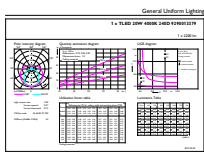

Photometric data

LEDtube 1500mm 20W G13 840 2200lm

LEDtube 1500mm 20W G13 840 2200lm