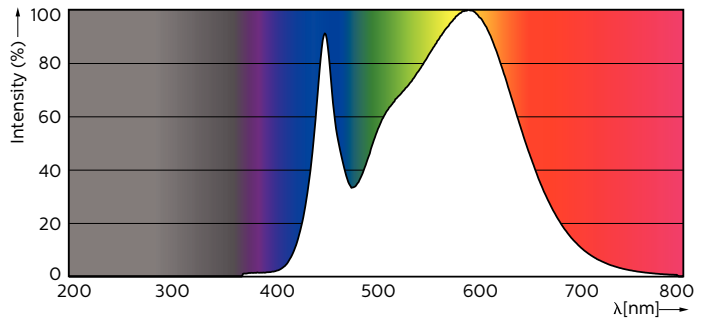

LEDtube 1500mm 20W G13 840 2200lm

LEDtube 1500mm 20W G13 840 2200lm