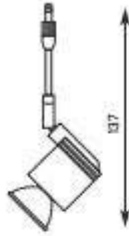

# Quito 50W LV Track Spot Head, Wh, L/L

- Optional trim-ring to encapsulate lamp
- 355 degree rotation, spot head tilt angle to 90 degree

Low Voltage Track Mounted

Monopoint c/w Low Voltage Transformer

Recessed Monopoint (requires remote transformer)

For additional Monopoint options see pages 73-74

## Quito 50W Low Voltage Spotlight Head

Supplied Less Transformer and Lamp

AQLVS/W

AQLVS/B

AQLVS/SS with fitted Trim Ring

Code	Lamp	Description
AQLVS/W	MR16	50W - White
AQLVS/B	MR16	50W - Black
AQLVS/SS	MR16	50W - Satin Silver