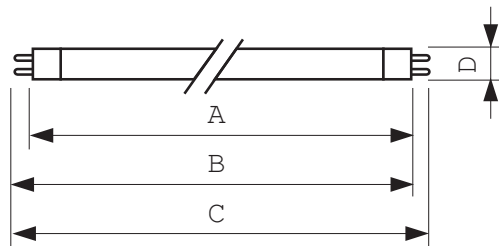

#### • Product Dimensions

Base Face to Base Face A	288.3 (max) mm
Insertion Length B	293.0 (min), 295.4 (max) mm
Overall Length C	302.5 (max) mm
Diameter D	16 (max) mm

## Dimensional drawing