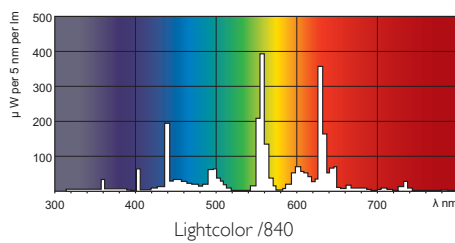

Photometric data

© 2014 Koninklijke Philips N.V. (Royal Philips)
All rights reserved.

Specifications are subject to change without notice. Trademarks are the property of Koninklijke Philips N.V. (Royal Philips) or their respective owners.

www.philips.com/lighting

2014, October 31
data subject to change