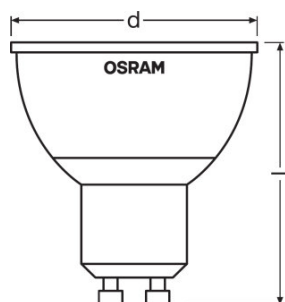

Dimensions & weight

Overall length	56.0 mm
-----------------------	---------

Lifespan

Nominal lamp life time	25000 h
Rated lamp life time	25000 h
Number of switching cycles	100000

Additional product data

Base (standard designation)	GU10
Mercury-free	Yes