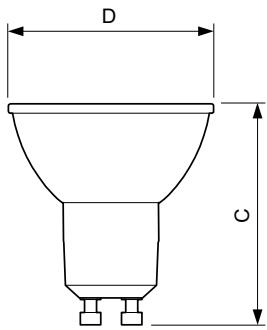

## Dimensional drawing

GU10 230V 4W-35W 260lm 60D 2700K GU10 ND

Product	D	C
Corepro LEDspot 3.5-35W GU10 827 36D	50 mm	54 mm