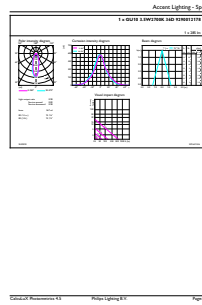

Photometric data

LED Lamps, CorePro LEDspotMV 3.5-35W GU10 PAR16 827 255lm 36D