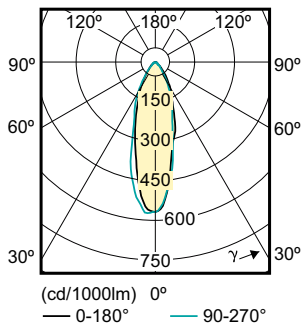

### Product data

General Information	
Cap-Base	GU10 [ GU10]
RoHS mark	RoHS mark
Nominal Lifetime (Nom)	15000 h
Switching Cycle	50000X
Technical Type	3.5-35W
Light Technical	
Color Code	827 [ CCT of 2700K]
Beam Angle (Nom)	36 °
Luminous Flux (Nom)	255 lm
Luminous Flux (Rated) (Nom)	255 lm
Luminous Intensity (Nom)	545 cd
Color Designation	Warm White (WW)
Rated Beam Angle	36 °
Correlated Color Temperature (Nom)	2700 K
Luminous Efficacy (rated) (Nom)	72.00 lm/W
Color Consistency	<6
Color Rendering Index (Nom)	80
LLMF At End Of Nominal Lifetime (Nom)	70 %
Luminous Flux in 90° Cone (Rated)	255 lm

## Dimensional drawing

GU10 230V 4W-35W 260lm 60D 2700K GU10 ND

Product	D	C
Corepro LEDspot 3.5-35W GU10 827 36D	50 mm	54 mm

## Photometric data

LED Lamps, CorePro LEDspotMV 3.5-35W GU10 PAR16 827 255lm 36D