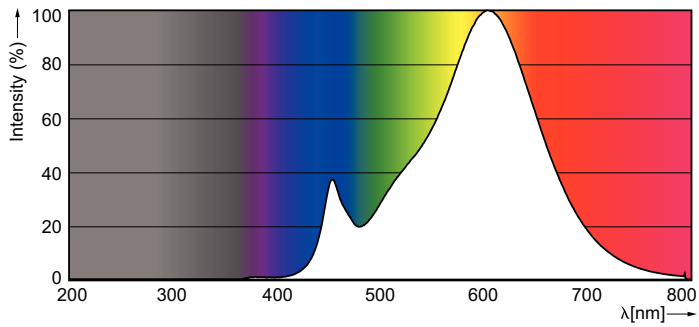

Photometric data

LED Lamps, CorePro LEDspotMV 3.5-35W GU10 PAR16 827 255lm 36D