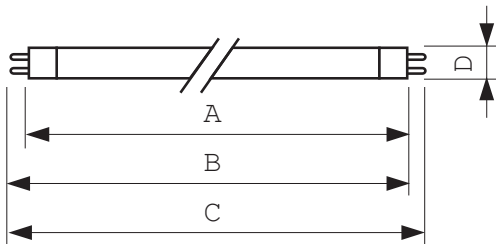

MASTER TL Mini Super 80

Order product name MST TL Mini 13W/840 1FM/
10X25CC
Pieces per pack 1
Packing configuration 10X25CC
Packs per outerbox 250
Bar code on pack -
EAN1 8711500716859
Bar code on inter-
mediate packing -
EAN2 8711500716866

Bar code on
outerbox - EAN3 8711500716873
Logistic code(s) -
12NC 928001508450
ILCOS code FD-13/40/1B-E-G5
Net weight per piece 40.200 gr

Dimensional drawing

MASTER TL Mini Super 80 13W/840 1FM

Product	A (Max)	B (Min)	B (Max)	C (Max)	D (Max)
TL 13W/840	516.9	521.6	524.0	531.1	16