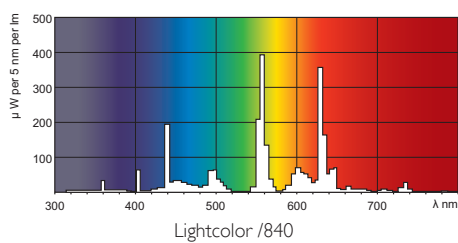

Photometric data